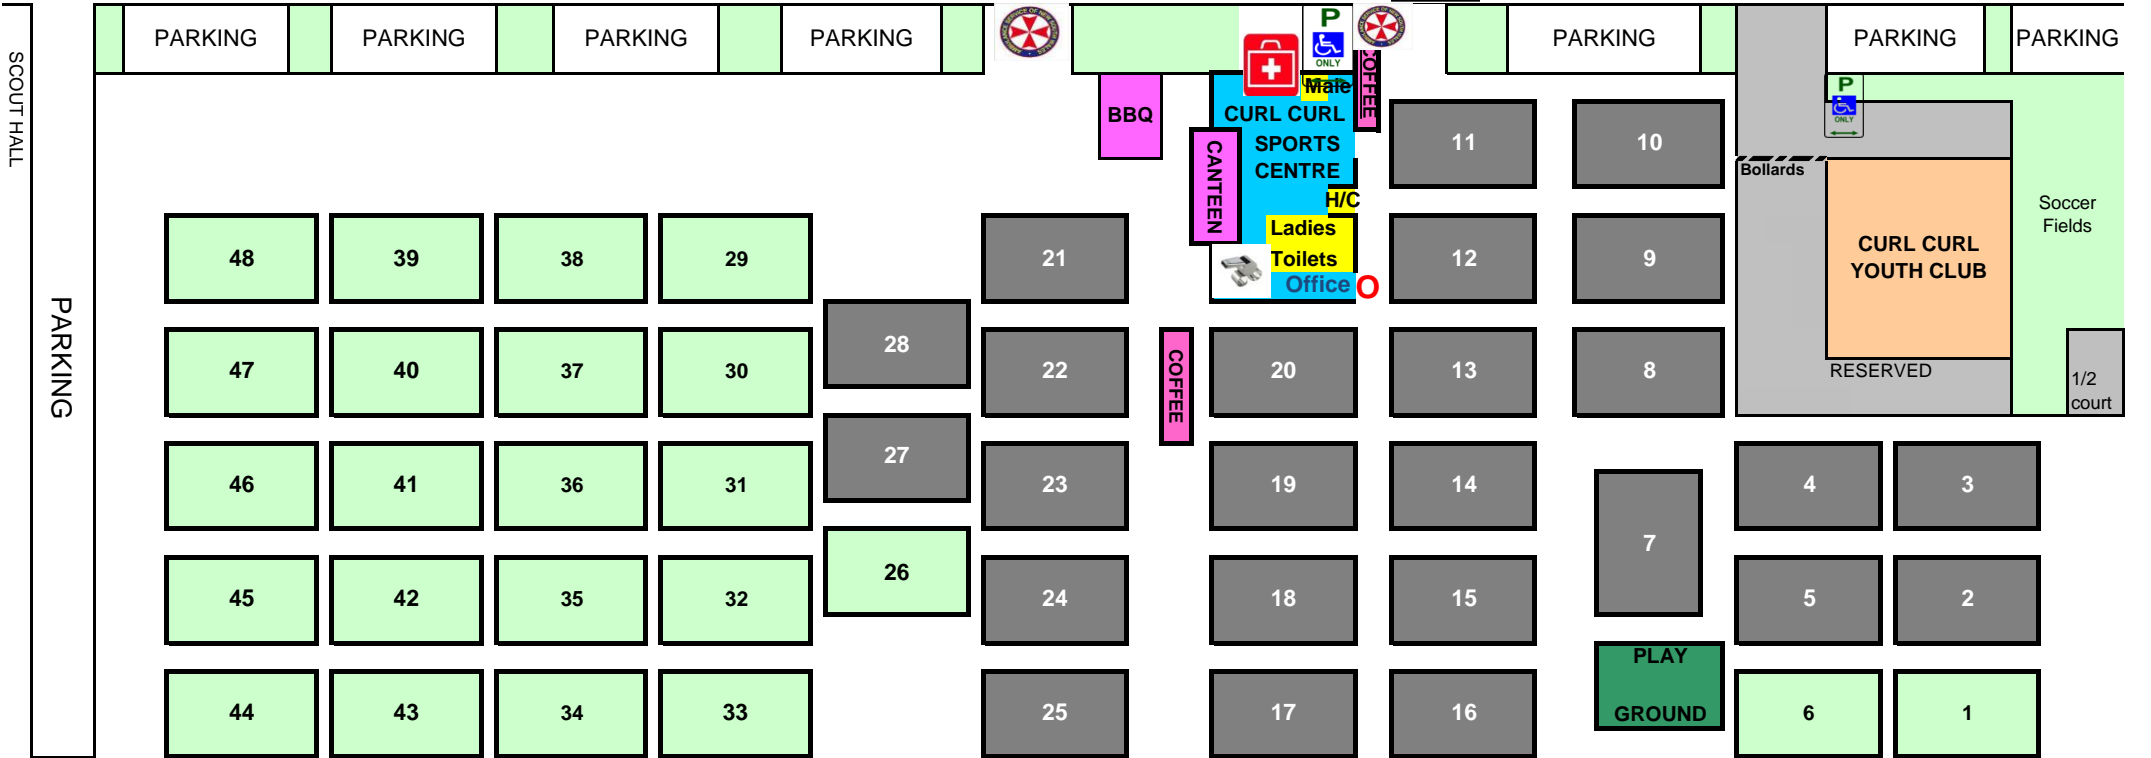

« Harbord Road > No Parking on Saturdays < NO PARKING in SCHOOL GROUNDS
Drop off zone only - No Parking To Beach »

ABBOTT ROAD

← Bridge

Ambulance Entry
DO NOT PARK

Grass Courts

Hard Courts

Coffee / Food

Toilets

Physio / Ice

Collect/return Netta Rings

Office

Upstairs - Official Duty/score sheets

Upstairs - Umpires check in

Limited street parking available in back streets

PARKING IS LIMITED - PLEASE CAR POOLWHEREVER POSSIBLE